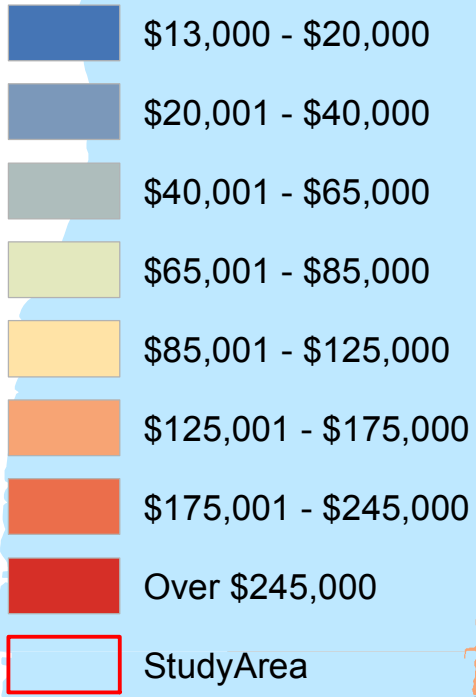

# WESTCHESTER COUNTY, NEW YORK

## Median Household Income

SOURCE: 2008-2012 American Community Survey (ACS) data, U.S. Bureau of the Census. Data mapped at the census block group level.

Westchester County Median Household Income: \$81,093