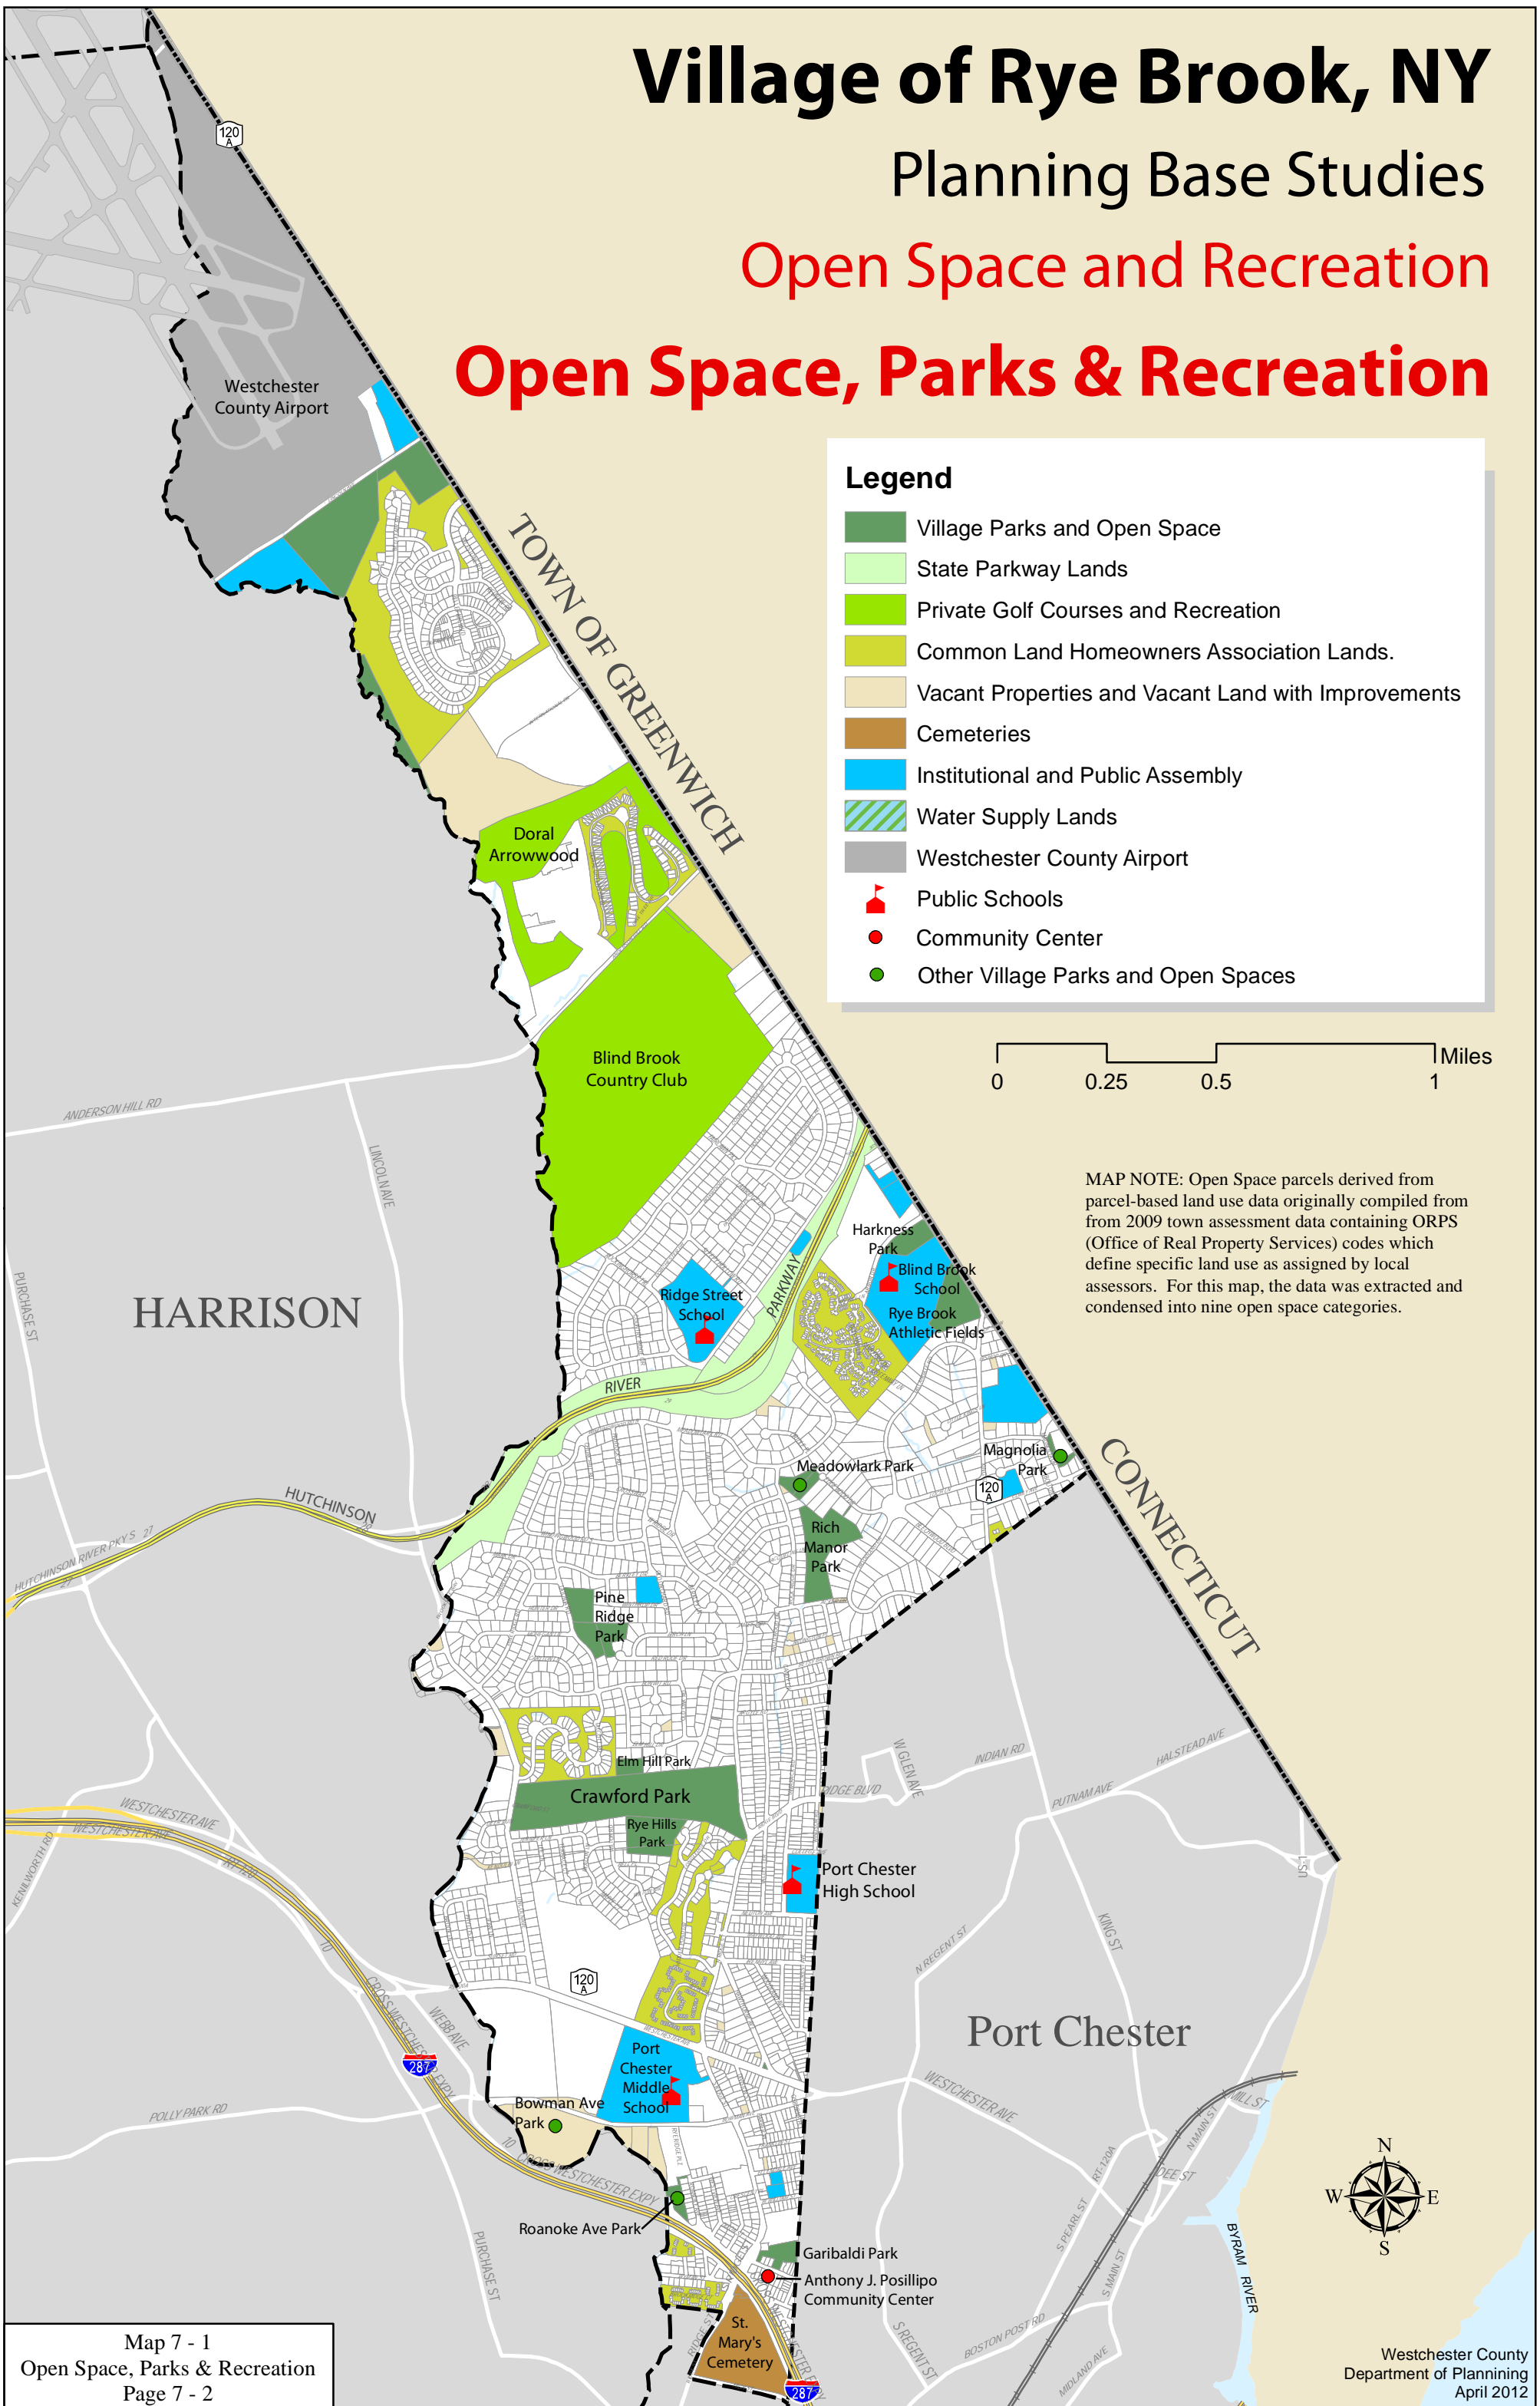

Village of Rye Brook, NY

Planning Base Studies

Open Space and Recreation

Open Space, Parks & Recreation

Legend

- Village Parks and Open Space
- State Parkway Lands
- Private Golf Courses and Recreation
- Common Land Homeowners Association Lands.
- Vacant Properties and Vacant Land with Improvements
- Cemeteries
- Institutional and Public Assembly
- Water Supply Lands
- Westchester County Airport
- Public Schools
- Community Center
- Other Village Parks and Open Spaces

MAP NOTE: Open Space parcels derived from parcel-based land use data originally compiled from from 2009 town assessment data containing ORPS (Office of Real Property Services) codes which define specific land use as assigned by local assessors. For this map, the data was extracted and condensed into nine open space categories.